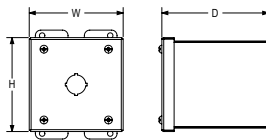

Dimensions

See our website: www.AutomationDirect.com for complete engineering drawings.