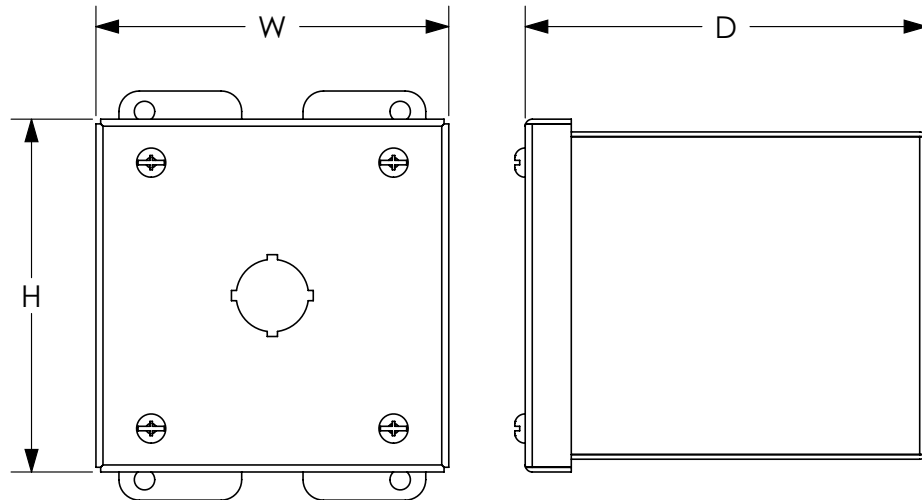

Dimensions

See our website: www.AutomationDirect.com for complete engineering drawings.