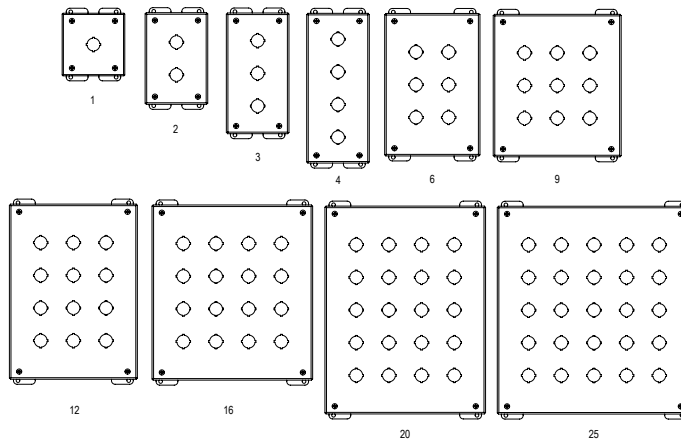

Dimensions

See our website: www.AutomationDirect.com for complete engineering drawings.