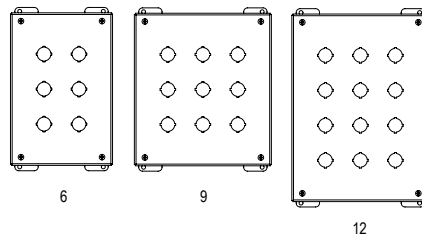

Shipping Schedule	
Same day	1 - 15 days
Color indicates shipping lead time in business days.	

Finish

- Natural stainless steel with a #4 smooth brushed finish.

NEMA 4 and 4X Stainless Steel Pushbutton Wall Mount											
304 Stainless Steel				316 Stainless Steel				Size HxWxD	# Holes	Steel Gauge	Hinged
22mm	Price	30mm	Price	22mm	Price	30mm	Price				
1435MSSA	\$115.00	1435SSA	\$112.00	1435MS16A	\$145.00	1435S16A	\$143.00	3.81 x 3.56 x 2.91 [97 x 90 x 74]	1	16	No
1435MSSB	\$135.00	1435SSB	\$133.00	1435MS16B	\$171.00	1435S16B	\$169.00	6.06 x 3.56 x 2.91 [154 x 90 x 74]	2		
1435MSSC	\$157.00	1435SSC	\$154.00	1435MS16C	\$198.00	1435S16C	\$195.00	8.31 x 3.56 x 2.92 [211 x 90 x 74]	3		
1435MSSD	\$177.00	1435SSD	\$179.00	1435MS16D	\$224.00	1435S16D	\$221.00	10.56 x 3.56 x 2.92 [268 x 90 x 74]	4	14	Yes
1435MSSH	\$238.00	1435SSH	\$235.00	1435MS16H	\$296.00	1435S16H	\$292.00	9.81 x 6.56 x 3.22 [249 x 167 x 82]	6		
1435MSSK	\$282.00	1435SSK	\$279.00	1435MS16K	\$351.00	1435S16K	\$346.00	9.81 x 8.81 x 3.22 [249 x 224 x 82]	9		
1435MSSO	\$323.00	1435SSO	\$320.00	1435MS16O	\$402.00	1435S16O	\$396.00	12.06 x 8.81 x 3.22 [306 x 224 x 82]	12		

Note: Dimensions in inches [millimeters]

NEMA 4 and 4X Stainless Steel Pushbutton Wall Mount

Dimensions

See our website: www.AutomationDirect.com for complete engineering drawings.