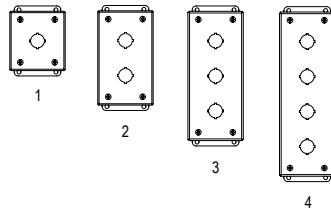

Shipping Schedule	
Same day	1 - 15 days
Color indicates shipping lead time in business days.	

Finish

- Natural stainless steel with a #4 smooth brushed finish.

NEMA 4 and 4X Stainless Steel Pushbutton Wall Mount											
304 Stainless Steel				316 Stainless Steel				Size HxWxD	# Holes	Steel Gauge	Hinged
22mm	Price	30mm	Price	22mm	Price	30mm	Price				
1435MSSA	\$115.00	1435SSA	\$112.00	1435MS16A	\$145.00	1435S16A	\$143.00	3.81 x 3.56 x 2.91 [97 x 90 x 74]	1	16	No
1435MSSB	\$135.00	1435SSB	\$133.00	1435MS16B	\$171.00	1435S16B	\$169.00	6.06 x 3.56 x 2.91 [154 x 90 x 74]	2		
1435MSSC	\$157.00	1435SSC	\$154.00	1435MS16C	\$198.00	1435S16C	\$195.00	8.31 x 3.56 x 2.92 [211 x 90 x 74]	3		
1435MSSD	\$177.00	1435SSD	\$179.00	1435MS16D	\$224.00	1435S16D	\$221.00	10.56 x 3.56 x 2.92 [268 x 90 x 74]	4	14	Yes
1435MSSH	\$238.00	1435SSH	\$235.00	1435MS16H	\$296.00	1435S16H	\$292.00	9.81 x 6.56 x 3.22 [249 x 167 x 82]	6		
1435MSSK	\$282.00	1435SSK	\$279.00	1435MS16K	\$351.00	1435S16K	\$346.00	9.81 x 8.81 x 3.22 [249 x 224 x 82]	9		
1435MSSO	\$323.00	1435SSO	\$320.00	1435MS16O	\$402.00	1435S16O	\$396.00	12.06 x 8.81 x 3.22 [306 x 224 x 82]	12		

Note: Dimensions in inches [millimeters]

NEMA 4 and 4X Stainless Steel Pushbutton Wall Mount

Dimensions

See our website: www.AutomationDirect.com for complete engineering drawings.