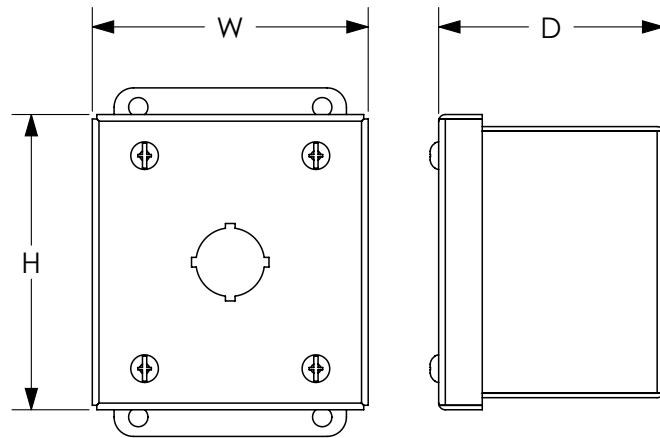

Shipping Schedule	
Same day	1 - 15 days
Color indicates shipping lead time in business days.	

Finish

- Natural stainless steel with a #4 smooth brushed finish.

NEMA 4 and 4X Stainless Steel Pushbutton Wall Mount											
304 Stainless Steel				316 Stainless Steel				Size HxWxD	# Holes	Steel Gauge	Hinged
22mm	Price	30mm	Price	22mm	Price	30mm	Price				
1435MSSA	\$115.00	1435SSA	\$112.00	1435MS16A	\$145.00	1435S16A	\$143.00	3.81 x 3.56 x 2.91 [97 x 90 x 74]	1	16	No
1435MSSB	\$135.00	1435SSB	\$133.00	1435MS16B	\$171.00	1435S16B	\$169.00	6.06 x 3.56 x 2.91 [154 x 90 x 74]	2		
1435MSSC	\$157.00	1435SSC	\$154.00	1435MS16C	\$198.00	1435S16C	\$195.00	8.31 x 3.56 x 2.92 [211 x 90 x 74]	3		
1435MSSD	\$177.00	1435SSD	\$179.00	1435MS16D	\$224.00	1435S16D	\$221.00	10.56 x 3.56 x 2.92 [268 x 90 x 74]	4	14	Yes
1435MSSH	\$238.00	1435SSH	\$235.00	1435MS16H	\$296.00	1435S16H	\$292.00	9.81 x 6.56 x 3.22 [249 x 167 x 82]	6		
1435MSSK	\$282.00	1435SSK	\$279.00	1435MS16K	\$351.00	1435S16K	\$346.00	9.81 x 8.81 x 3.22 [249 x 224 x 82]	9		
1435MSSO	\$323.00	1435SSO	\$320.00	1435MS16O	\$402.00	1435S16O	\$396.00	12.06 x 8.81 x 3.22 [306 x 224 x 82]	12		

Note: Dimensions in inches [millimeters]

NEMA 4 and 4X Stainless Steel Pushbutton Wall Mount

Dimensions

See our website: www.AutomationDirect.com for complete engineering drawings.