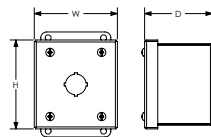

Shipping Schedule	
Same day	1 - 15 days
Color indicates shipping lead time in business days.	

Finish

- Natural stainless steel with a #4 smooth brushed finish.

NEMA 4 and 4X Stainless Steel Pushbutton Wall Mount											
304 Stainless Steel				316 Stainless Steel				Size HxWxD	# Holes	Steel Gauge	Hinged
22mm	Price	30mm	Price	22mm	Price	30mm	Price				
1435MSSA	\$115.00	1435SSA	\$112.00	1435MS16A	\$145.00	1435S16A	\$143.00	3.81 x 3.56 x 2.91 [97 x 90 x 74]	1	16	No
1435MSSB	\$135.00	1435SSB	\$133.00	1435MS16B	\$171.00	1435S16B	\$169.00	6.06 x 3.56 x 2.91 [154 x 90 x 74]	2		
1435MSSC	\$157.00	1435SSC	\$154.00	1435MS16C	\$198.00	1435S16C	\$195.00	8.31 x 3.56 x 2.92 [211 x 90 x 74]	3		
1435MSSD	\$177.00	1435SSD	\$179.00	1435MS16D	\$224.00	1435S16D	\$221.00	10.56 x 3.56 x 2.92 [268 x 90 x 74]	4	14	Yes
1435MSSH	\$238.00	1435SSH	\$235.00	1435MS16H	\$296.00	1435S16H	\$292.00	9.81 x 6.56 x 3.22 [249 x 167 x 82]	6		
1435MSSK	\$282.00	1435SSK	\$279.00	1435MS16K	\$351.00	1435S16K	\$346.00	9.81 x 8.81 x 3.22 [249 x 224 x 82]	9		
1435MSSO	\$323.00	1435SSO	\$320.00	1435MS16O	\$402.00	1435S16O	\$396.00	12.06 x 8.81 x 3.22 [306 x 224 x 82]	12		

Note: Dimensions in inches [millimeters]

NEMA 4 and 4X Stainless Steel Pushbutton Wall Mount

Dimensions

See our website: www.AutomationDirect.com for complete engineering drawings.