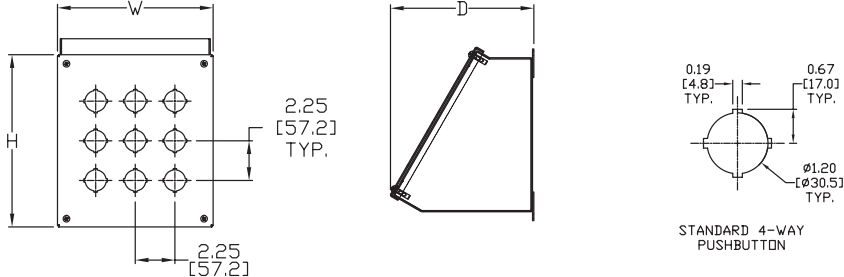

## Listings

- UL 508, Types 12 & 13 [UL File E64791]
- NEMA/EEMAC Types 12 & 13

Enclosure Shipping Schedule					
Same day	1 - 5 days	1 - 7 days	1 -10 days	1 - 15 days	1 - 20 days

Color indicates shipping lead time in business days.

30mm Pushbutton NEMA 12 and 13 Operator Consolet			
Part Number	Price	# Holes	Enclosure Size HxWxD
WPBA1	\$67.00	1	3.77 x 3.59 x 4.88 [96 x 91 x 124]
WPBA2	\$78.00	2	3.77 x 5.84 x 4.88 [96 x 148 x 124]
WPBA3	\$89.00	3	3.77 x 8.09 x 4.88 [96 x 205 x 124]
WPBA4	\$100.00	4	3.77 x 10.34 x 4.88 [96 x 263 x 124]
WPBA4S	\$113.00	4	7.52 x 6.59 x 6.76 [191 x 167 x 172]
WPBA6	\$130.00	6	7.52 x 8.84 x 6.76 [191 x 225 x 172]
WPBA8	\$148.00	8	7.52 x 11.09 x 6.76 [191 x 282 x 172]
WPBA9	\$154.00	9	9.77 x 8.84 x 7.88 [248 x 225 x 200]
WPBA10	\$164.00	10	7.52 x 13.34 x 6.76 [191 x 339 x 172]
WPBA12	\$179.00	12	7.52 x 15.59 x 6.76 [191 x 396 x 172]
WPBA12S	\$172.00	12	12.02 x 8.84 x 9.01 [305 x 225 x 229]
WPBA16	\$192.00	16	7.52 x 20.09 x 6.76 [191 x 510 x 172]
WPBA16S	\$222.00	16	12.02 x 11.09 x 9.01 [305 x 282 x 229]
WPBA20	\$221.00	20	12.02 x 13.34 x 9.01 [305 x 339 x 229]
WPBA25	\$251.00	25	14.27 x 13.34 x 10.13 [362 x 339 x 257]
WPBA30	\$274.00	30	14.27 x 15.59 x 10.13 [362 x 396 x 257]

Note: Dimensions in inches [millimeters].

## Dimensions

in [mm]