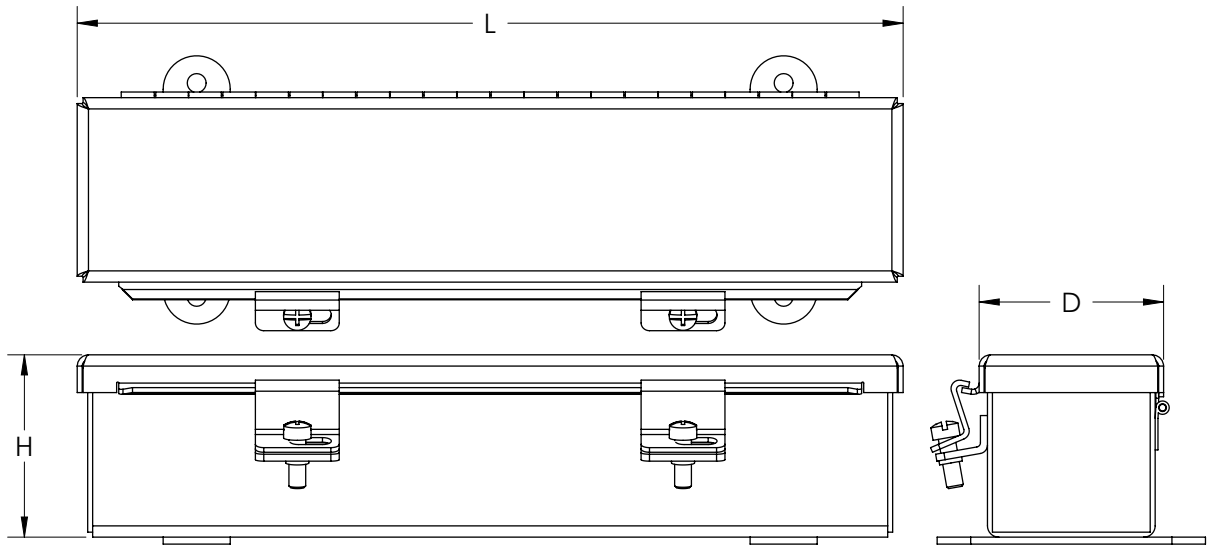

NEMA 1, 4, 4X and 12 Hinged Cover Stainless Steel Wiring Trough

Dimensions

See our website: www.AutomationDirect.com for complete engineering drawings.